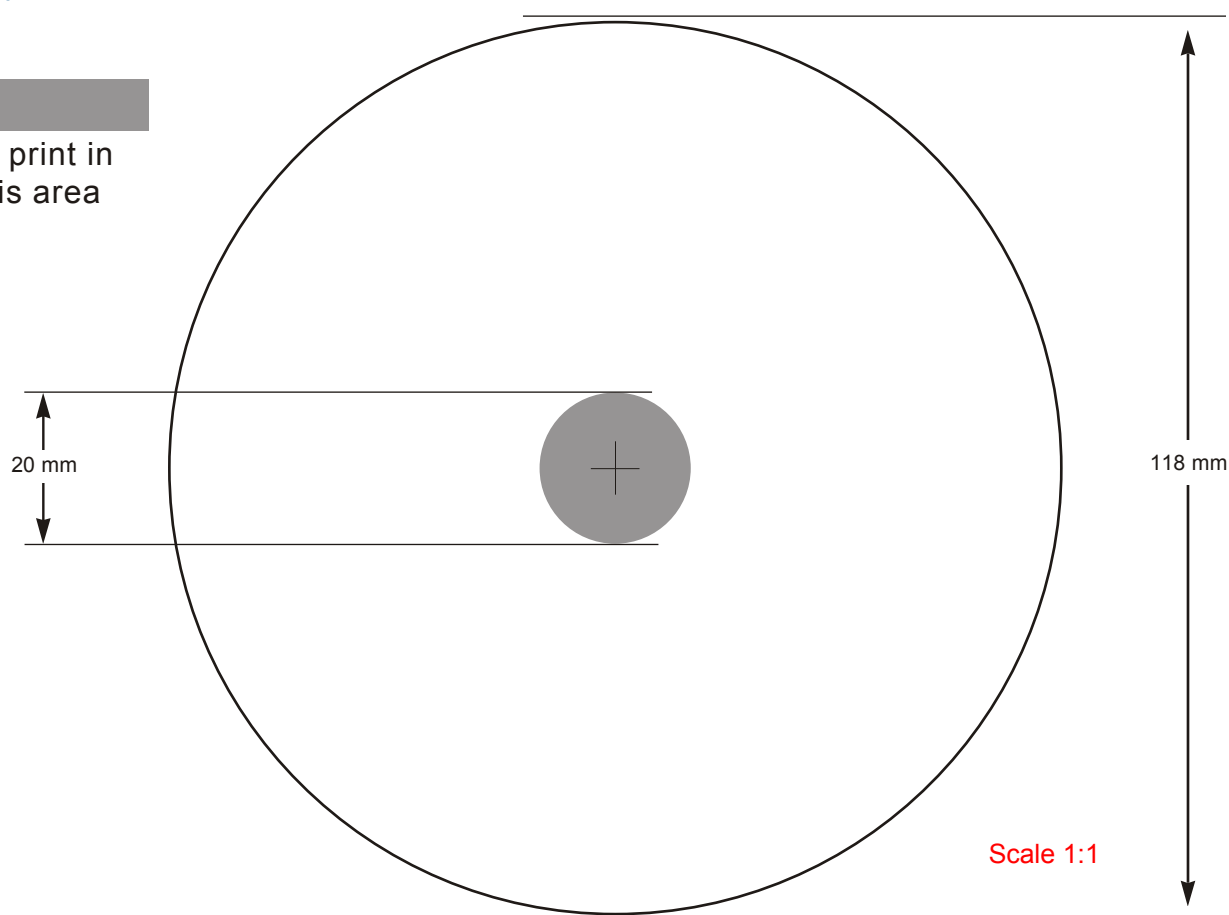

CD-R PERSONALISATION

BIE sa/nv

79 Rue Berkendael
1190 Brussels
Tel.: +32 (0)2 347 16 20
Fax: +32 (0)2 345 54 61
E-Mail: production@bie.be
www.bie.be

No print in
this area

Creation of files:

- Use only CMYK colours if quadri print
- Use only PMS colours if Pantone print (no CMYK separation)
- Saturation : max. 300%
- White on paper = silver on a CD, if you want a white colour, please confirm this in your order (+ white base = + 1 colour)
- NB : without a white base, not printable area = 40mm
- No technical lines
- No overfill
- Don't forget the middle cross
- No data or colour in the "no printing area"