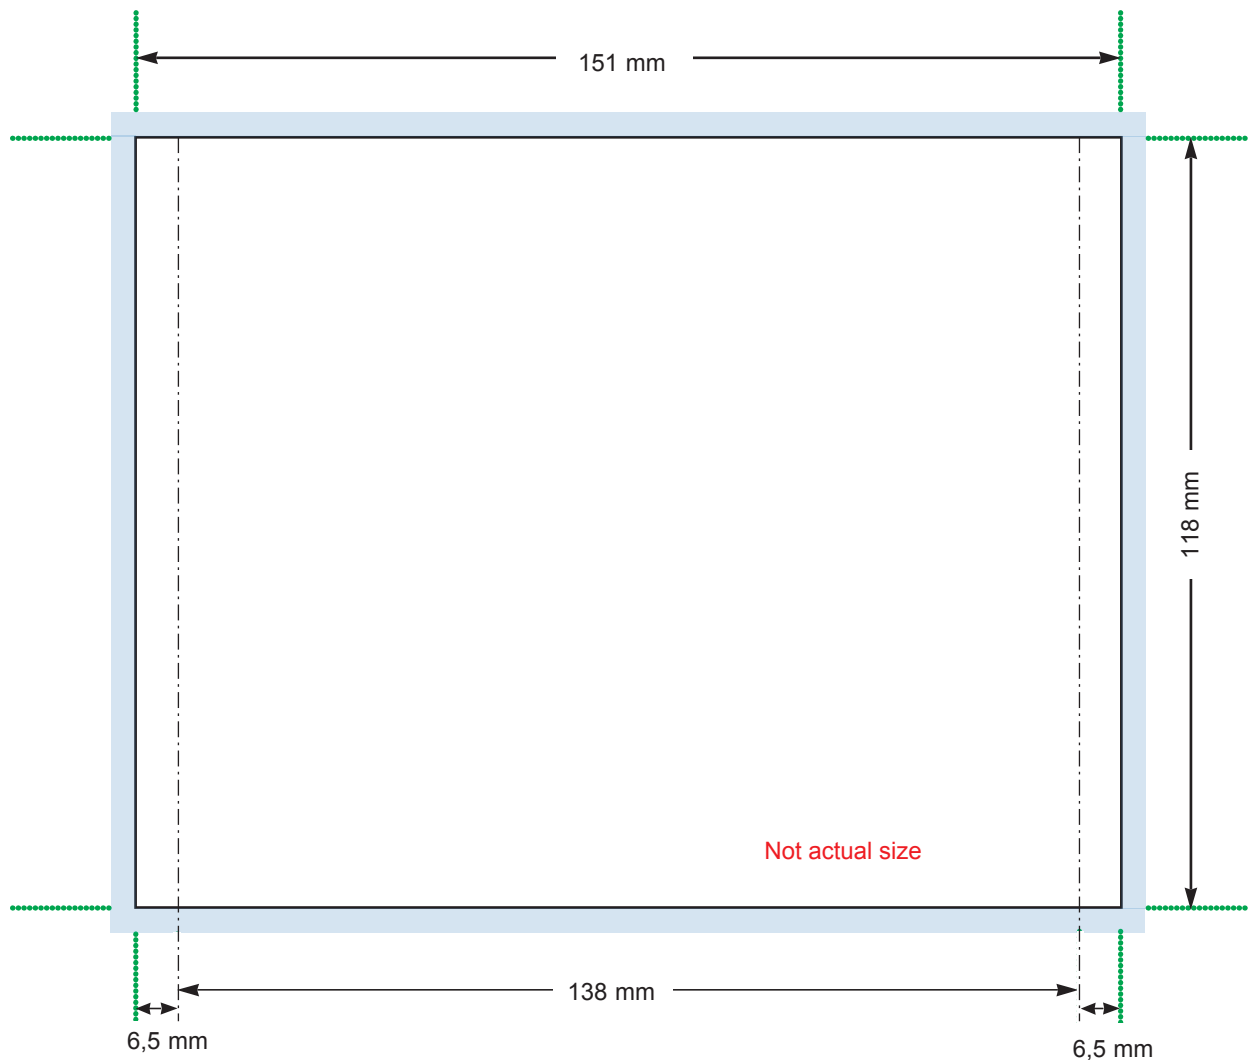

INLAY - OUTSIDE

BIE sa/nv

79 Rue Berkendael
1190 Brussels
Tel.: +32 (0)2 347 16 20
Fax: +32 (0)2 345 54 61
E-Mail: production@bie.be
www.bie.be

Creation of files:

Use only CMYK colours
Creation of a barcode = C:0 M:0 Y:0 K:100% black
Saturation : max. 300%
No technical lines
5mm overfill
Don't forget the **crop marks**
Print area = 151mm x 118mm

Creation of files:

Use only CMYK colours
Creation of a barcode = C:0 M:0 Y:0 K:100% black
Saturation : max. 300%
No technical lines
5mm overfill
Don't forget the **crop marks**
Print area = 151mm x 118mm