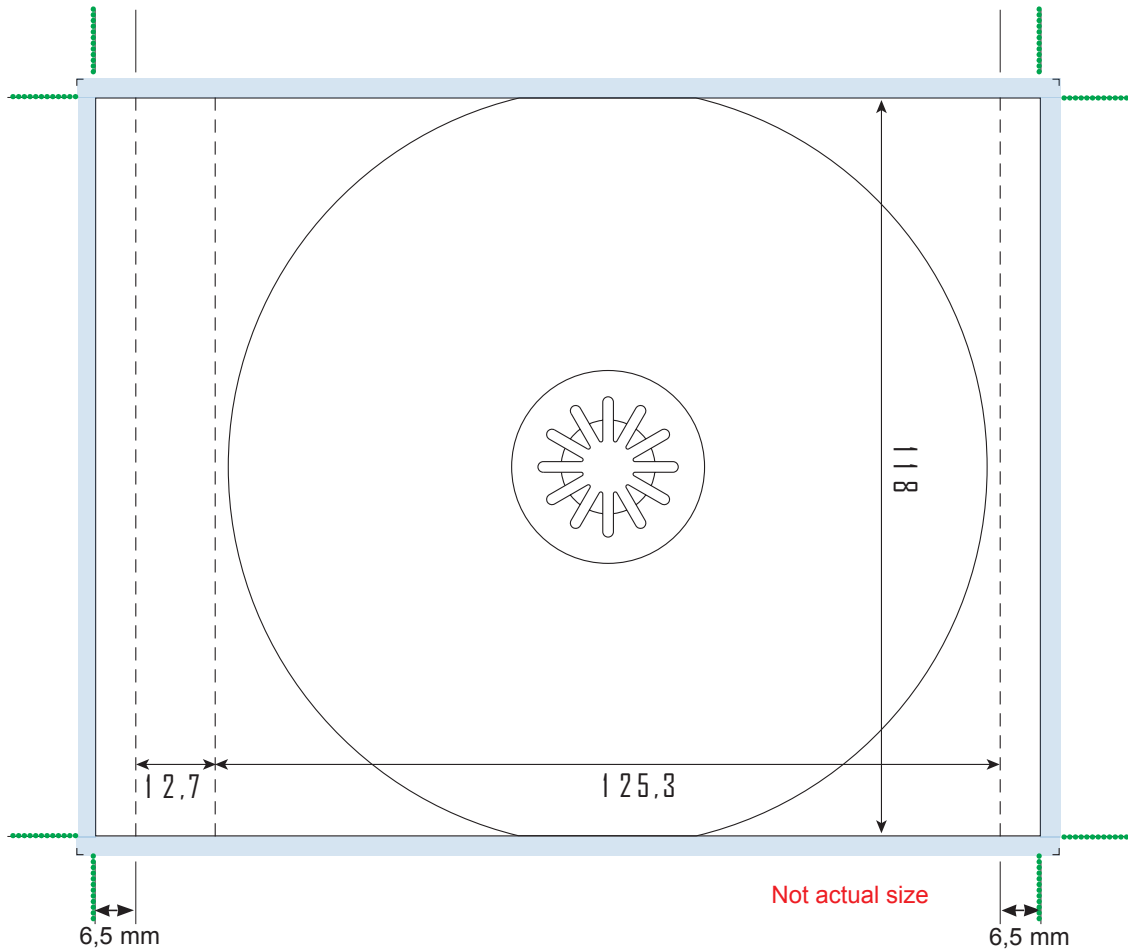

INLAY - OUTSIDE

BIE sa/nv

79 Rue Berkendael
1190 Brussels
Tel.: +32 (0)2 347 16 20
Fax: +32 (0)2 345 54 61
E-Mail: production@bie.be
www.bie.be

Creation of files:

Use only CMYK colours
Creation of a barcode = C:0 M:0 Y:0 K:100% black
Saturation : max. 300%
No technical lines
5mm overfill
Don't forget the **crop marks**
Print area = 151mm x 118mm

Creation of files:

Use only CMYK colours
Creation of a barcode = C:0 M:0 Y:0 K:100% black
Saturation : max. 300%
No technical lines
5mm overfill
Don't forget the **crop marks**
Print area = 151mm x 118mm