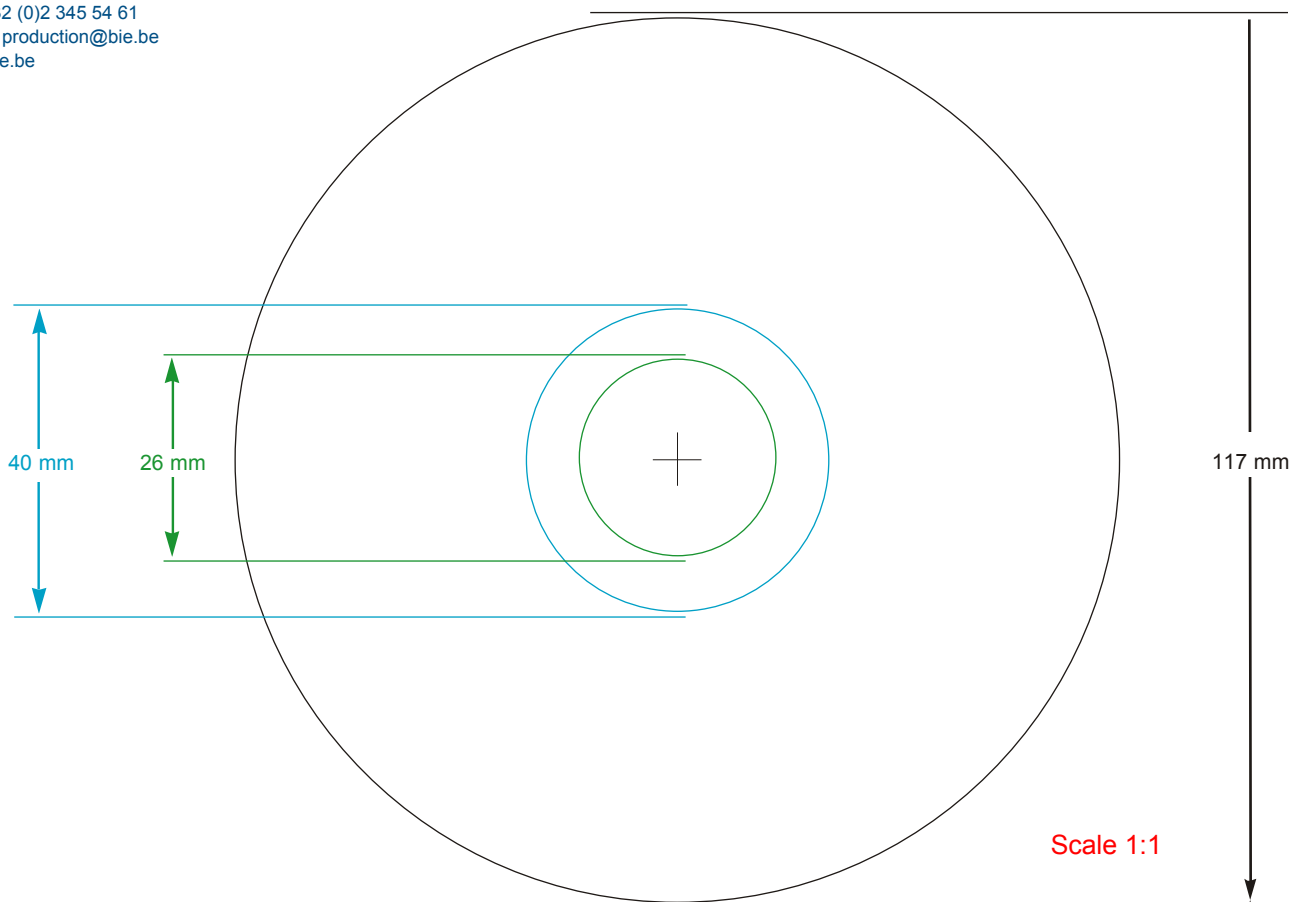

CD-ROM & CD AUDIO

BIE sa/nv

79 Rue Berkendael
1190 Brussels
Tel.: +32 (0)2 347 16 20
Fax: +32 (0)2 345 54 61
E-Mail: production@bie.be
www.bie.be

Creation of files:

- -Use only CMYK colours if quadri print
- -Use only PMS colours if Pantone print (no CMYK separation)
- -Saturation : max. 300%
- -White on paper = silver on a CD, if you want a white colour, please confirm this in your order (+ white base = + 1 colour)
- -NB : without a white base, not printable area = 40mm
- -No technical lines
- -No overfill
- -Don't forget the middle cross
- -No data or colour in the "no printing area"

We only accept **High resolution (300 DPI) PDF files** and do not make any modifications to them
MASTER : only CD-R 700 80' (No CD-RW, Gold CD-R ou Color CD-R)