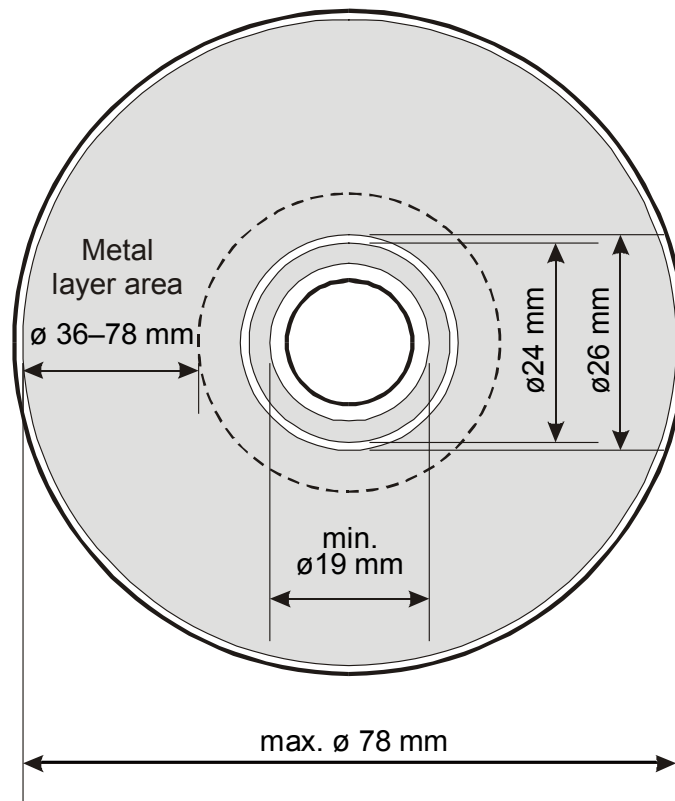

CD-ROM & CD AUDIO

8 cm

BIE sa/nv

79 Rue Berkendael
1190 Brussels
Tel.: +32 (0)2 347 16 20
Fax: +32 (0)2 345 54 61
E-Mail: production@bie.be
www.bie.be

Print area

Not actual size

Creation of files:

- -Use only CMYK colours if quadri print
- -Use only PMS colours if Pantone print (no CMYK separation)
- -Saturation : max. 300%
- -White on paper = silver on a CD, if you want a white colour, please confirm this in your order (+ white base = + 1 colour)
- -Attention : without a white base, the transparent areas of the CD couldn't be print
- -No technical lines
- -No overfill
- -Don't forget the middle cross
- -No data or colour in the "no printing area"

We only accept **High resolution (300 DPI) PDF files** and do not make any modifications to them

MASTER : only CD-R (No Audio CD, CD-RW, Gold CD-R ou Color CD-R)