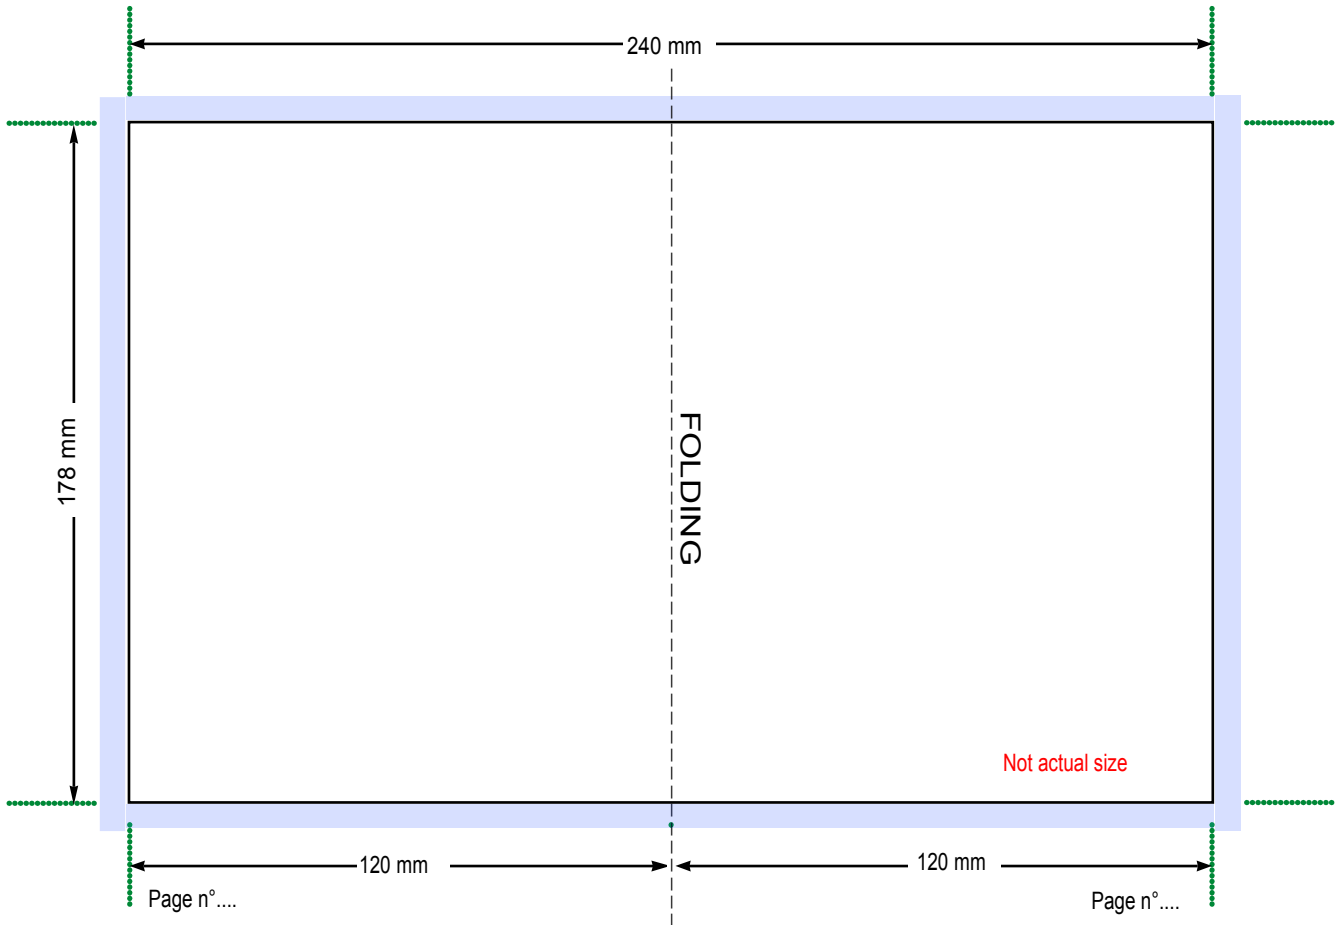

Booklet 2 pages DVD BOX

BIE sa/nv

79 Rue Berkendael
1190 Brussels
Tel.: +32 (0)2 347 16 20
Fax: +32 (0)2 345 54 61
E-Mail: production@bie.be
www.bie.be

Page	Page
2	1

Creation of files:

Use only CMYK colours
Saturation : max. 300%
No technical lines
5mm overfill
Don't forget the **crop marks**
Print area = 240mm x 178mm
Don't forget the page number

We only accept **High resolution (300 DPI) PDF files** and do not make any modifications to them.