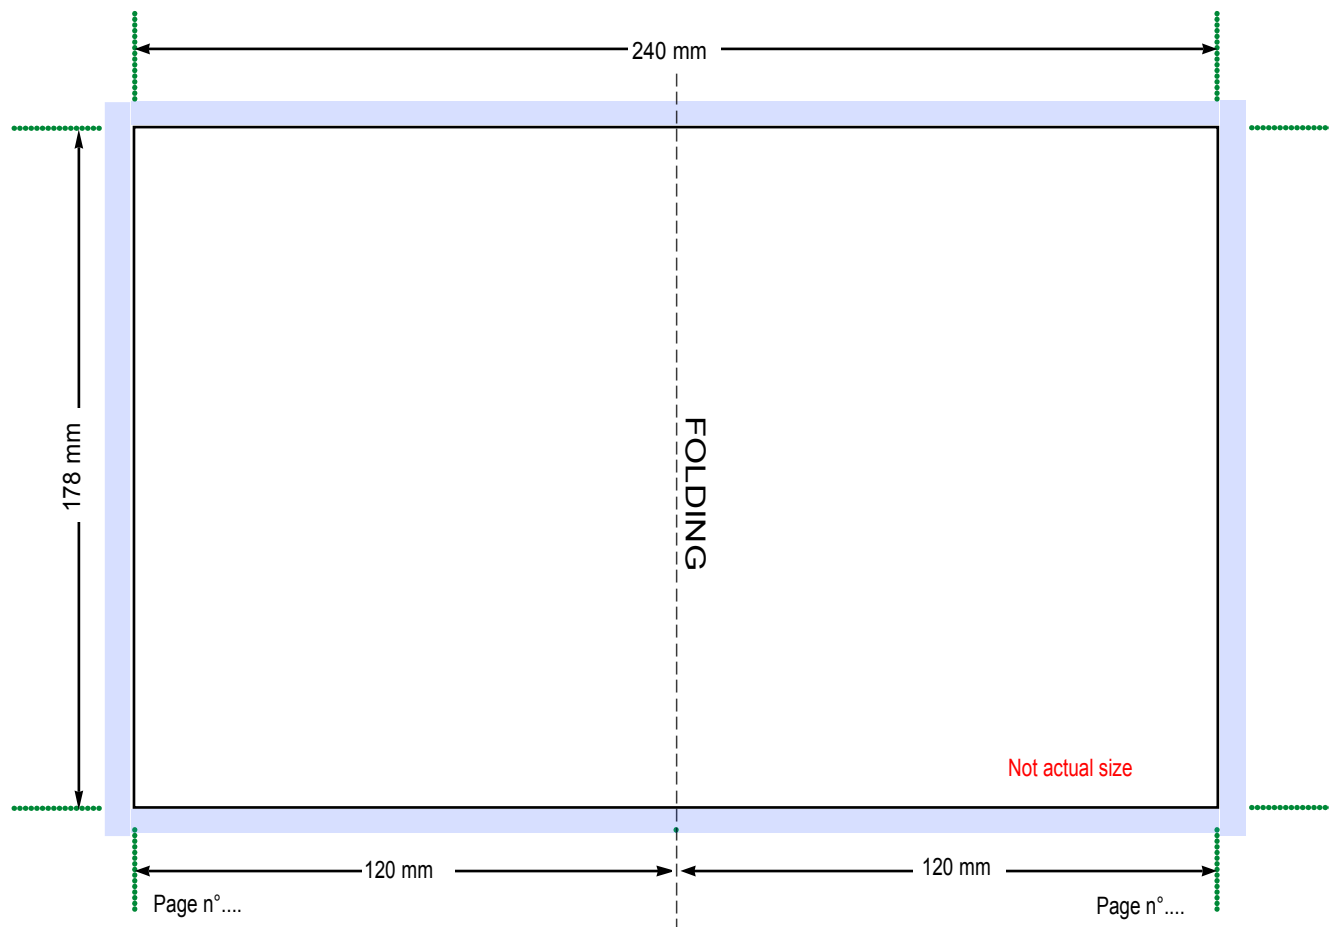

Booklet 16 pages DVD BOX

BIE sa/nv

79 Rue Berkendael
1190 Brussels
Tel.: +32 (0)2 347 16 20
Fax: +32 (0)2 345 54 61
E-Mail: production@bie.be
www.bie.be

Page	Page
16	1

Page	Page
12	5

Page	Page
2	15

Page	Page
6	11

Page	Page
14	3

Page	Page
10	7

Page	Page
4	13

Page	Page
8	9

Creation of files:

- Use only CMYK colours
- Saturation : max. 300%
- No technical lines
- 5mm overfill
- Don't forget the **crop marks**
- Print area = 240mm x 178mm
- Don't forget the page number

We only accept **High resolution (300 DPI) PDF files** and do not make any modifications to them.