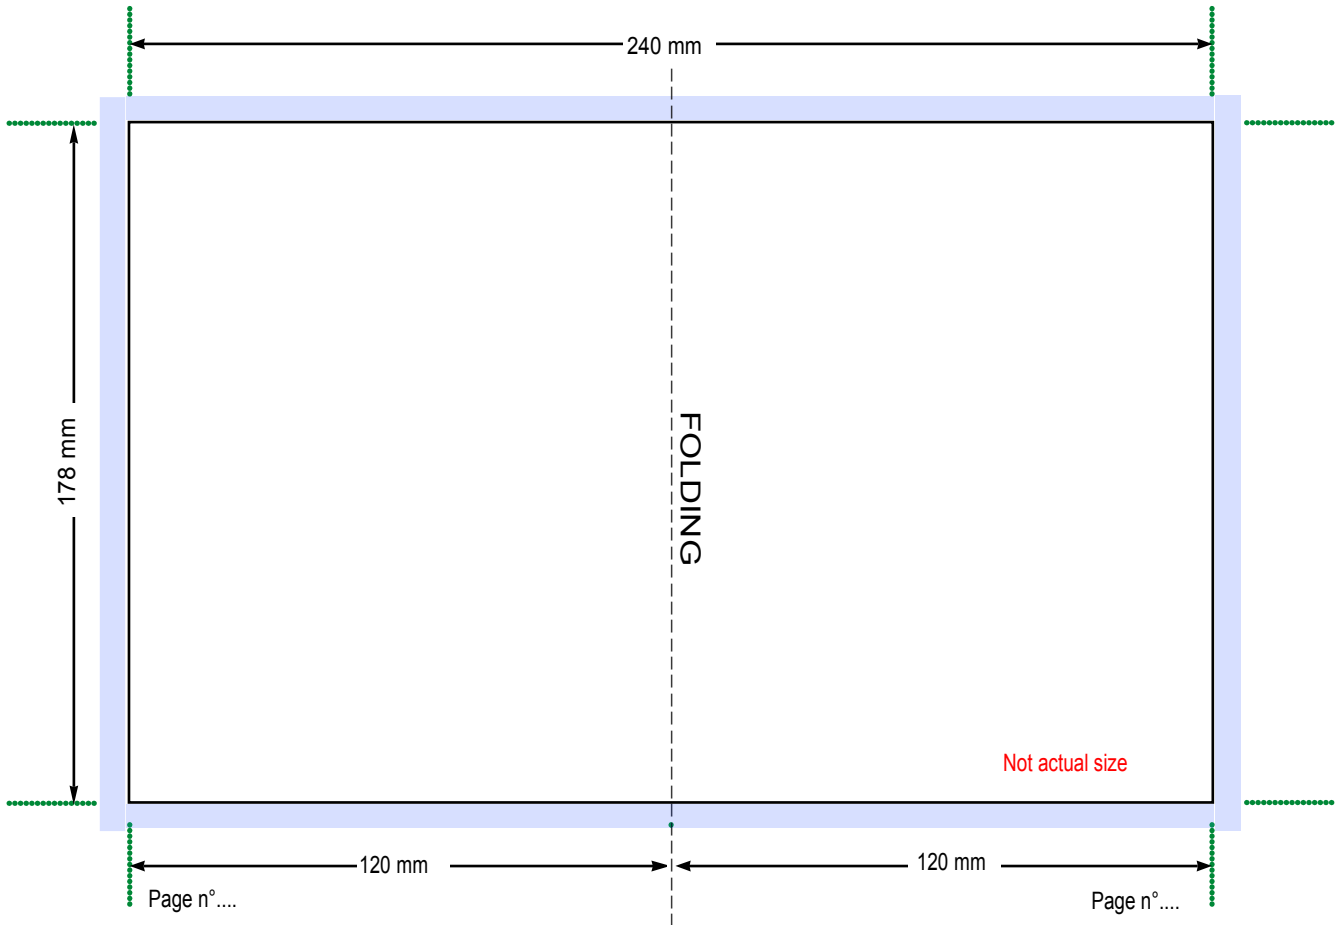

BIE sa/nv

79 Rue Berkendael
1190 Brussels
Tel.: +32 (0)2 347 16 20
Fax: +32 (0)2 345 54 61
E-Mail: production@bie.be
www.bie.be

Booklet 12 pages DVD BOX

Page	Page
12	1

Page	Page
4	9

Page	Page
2	11

Page	Page
8	5

Page	Page
10	3

Page	Page
6	7

Creation of files:

- Use only CMYK colours
- Saturation : max. 300%
- No technical lines
- 5mm overfill
- Don't forget the **crop marks**
- Print area = 240mm x 178mm
- Don't forget the page number

We only accept **High resolution (300 DPI) PDF files** and do not make any modifications to them.