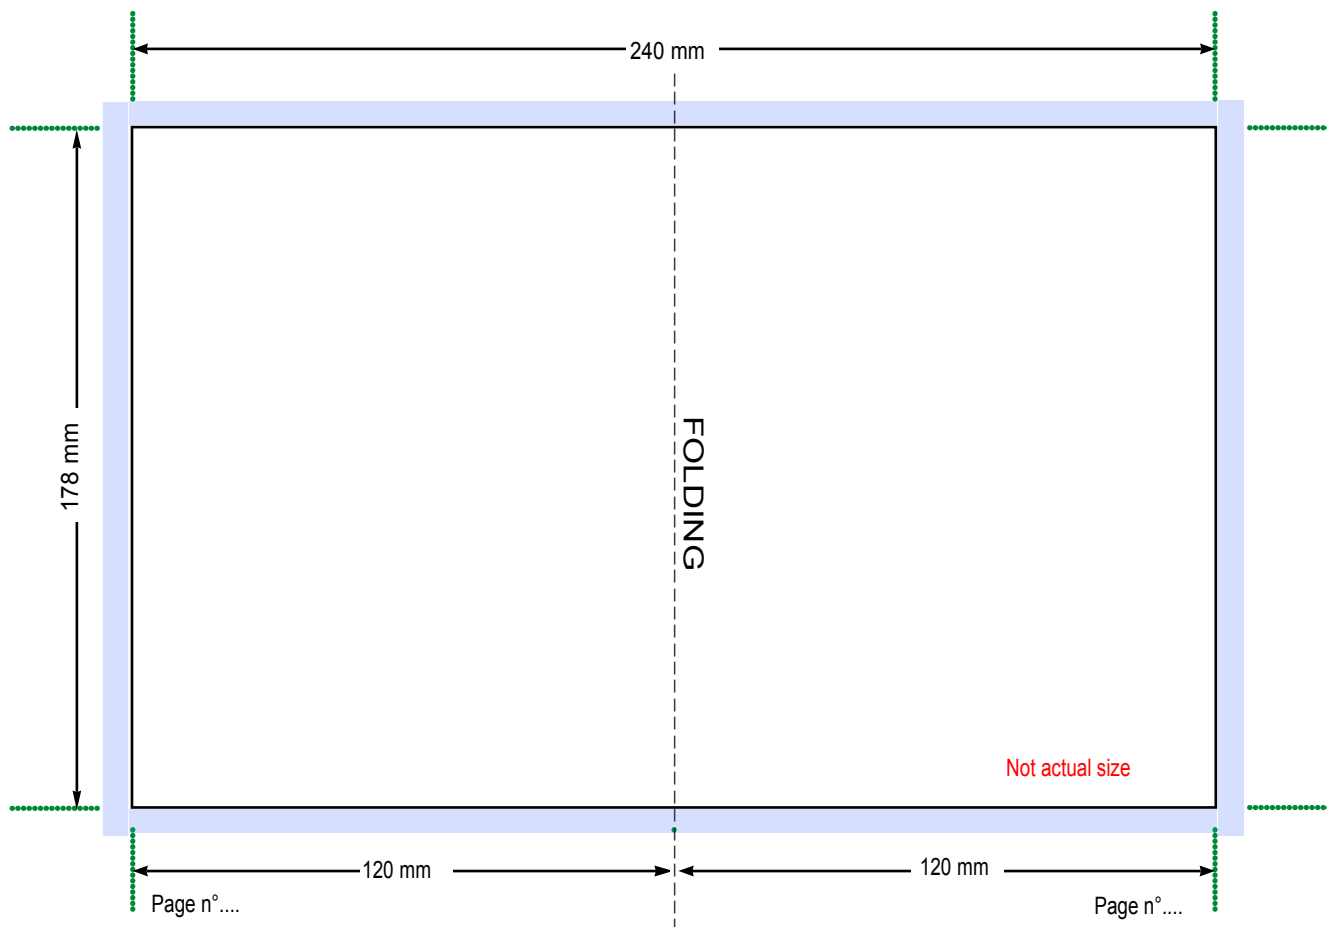

Page	Page
4	1
Page	Page
2	3

Creation of files:

Use only CMYK colours
Saturation : max. 300%
No technical lines
5mm overfill
Don't forget the **crop marks**
Print area = 240mm x 178mm
Don't forget the page number

Page	Page
8	1

Page	Page
2	7

Page	Page
6	3

Page	Page
4	5

Creation of files:

Use only CMYK colours
Saturation : max. 300%
No technical lines
5mm overfill
Don't forget the **crop marks**
Print area = 240mm x 178mm
Don't forget the page number