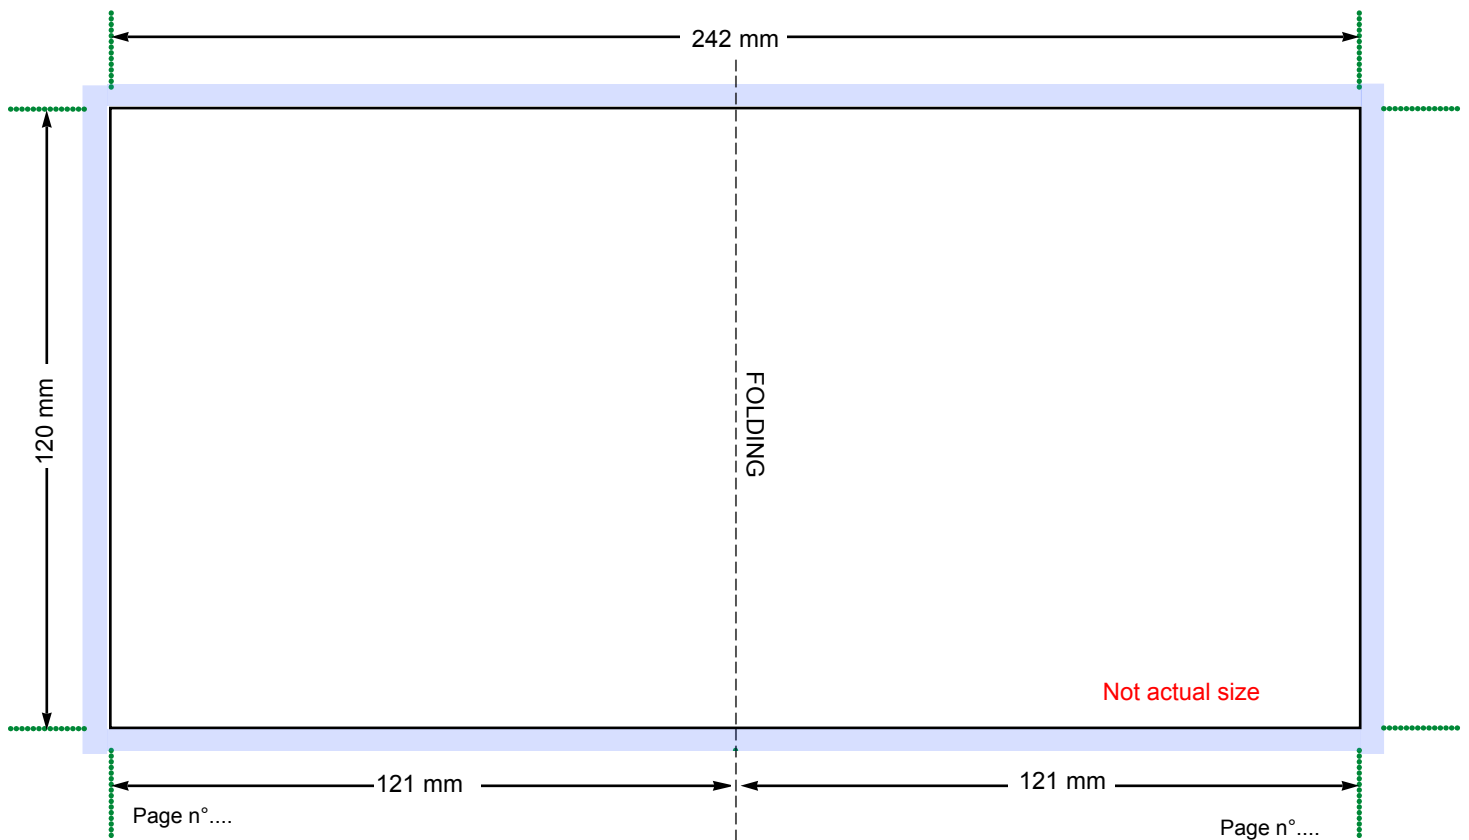

BOOKLET - 2 pages (Offset)

BIE sa/nv

79 Rue Berkendael
1190 Brussels
Tel.: +32 (0)2 347 16 20
Fax: +32 (0)2 345 54 61
E-Mail: production@bie.be
www.bie.be

Page	Page
2	1

Creation of files:

Use only CMYK colours
Saturation : max. 300%
No technical lines
5mm overfill
Don't forget the **crop marks**
Print area = 242mm x 120mm
Don't forget the page number

We only accept **High resolution (300 DPI) PDF files** and do not make any modifications to them.