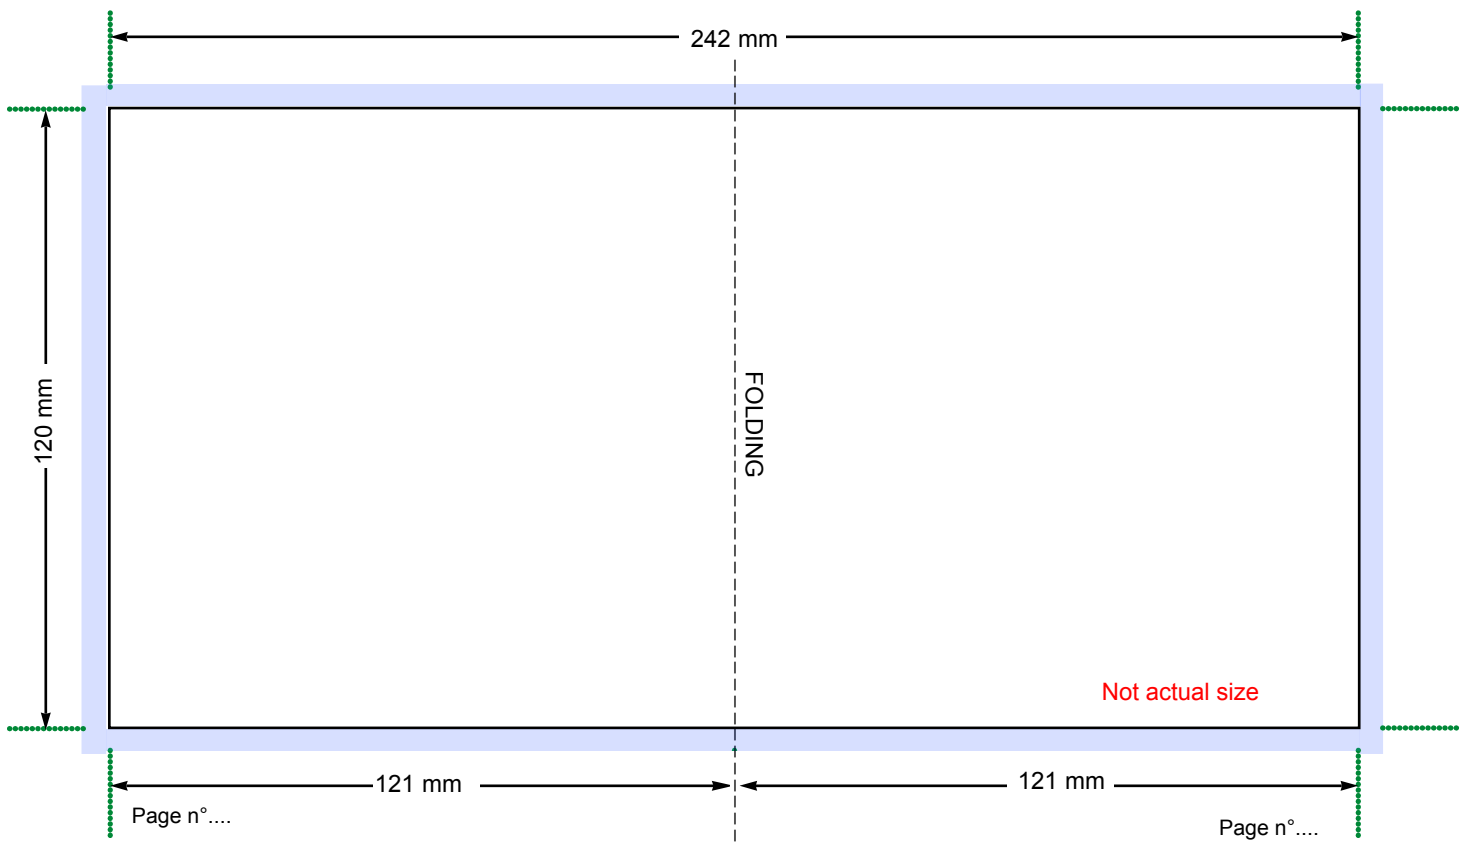

Page	Page
4	1

Page	Page
2	3

Creation of files:

Use only CMYK colours
Saturation : max. 300%
No technical lines
5mm overfill
Don't forget the **crop marks**
Print area = 242mm x 120mm
Don't forget the page number

Page	Page
8	1

Page	Page
2	7

Page	Page
6	3

Page	Page
4	5

Creation of files:

Use only CMYK colours
Saturation : max. 300%
No technical lines
5mm overfill
Don't forget the **crop marks**
Print area = 242mm x 120mm
Don't forget the page number