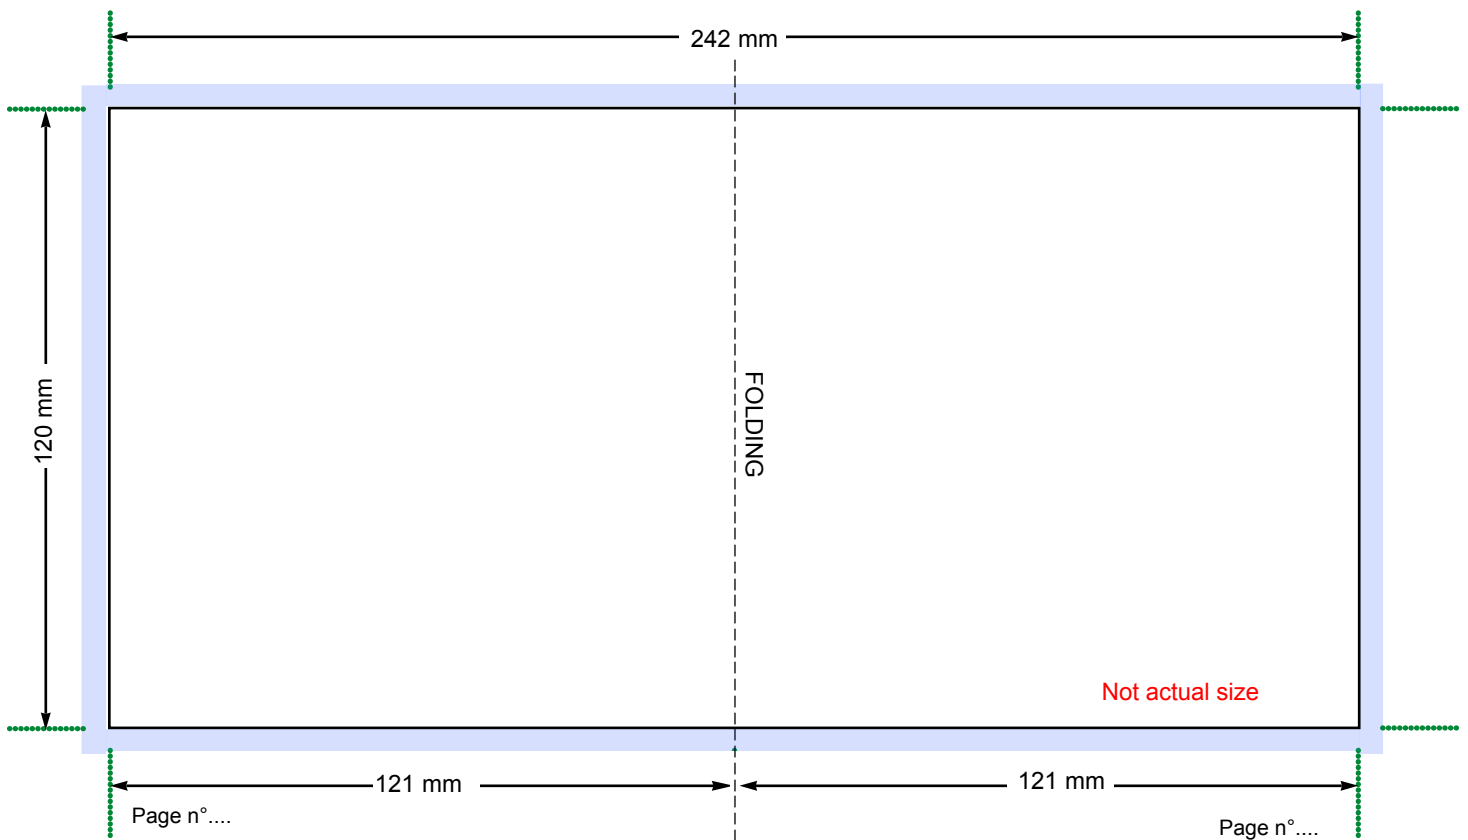

Page	Page
8	1

Page	Page
2	7

Page	Page
6	3

Page	Page
4	5

Creation of files:

Use only CMYK colours
Saturation : max. 300%
No technical lines
5mm overfill
Don't forget the **crop marks**
Print area = 242mm x 120mm
Don't forget the page number

Page	Page
12	1

Page	Page
4	9

Page	Page
2	11

Page	Page
8	5

Page	Page
10	3

Page	Page
6	7

Creation of files:

- Use only CMYK colours
- Saturation : max. 300%
- No technical lines
- 5mm overfill**
- Don't forget the **crop marks**
- Print area = 242mm x 120mm
- Don't forget the page number