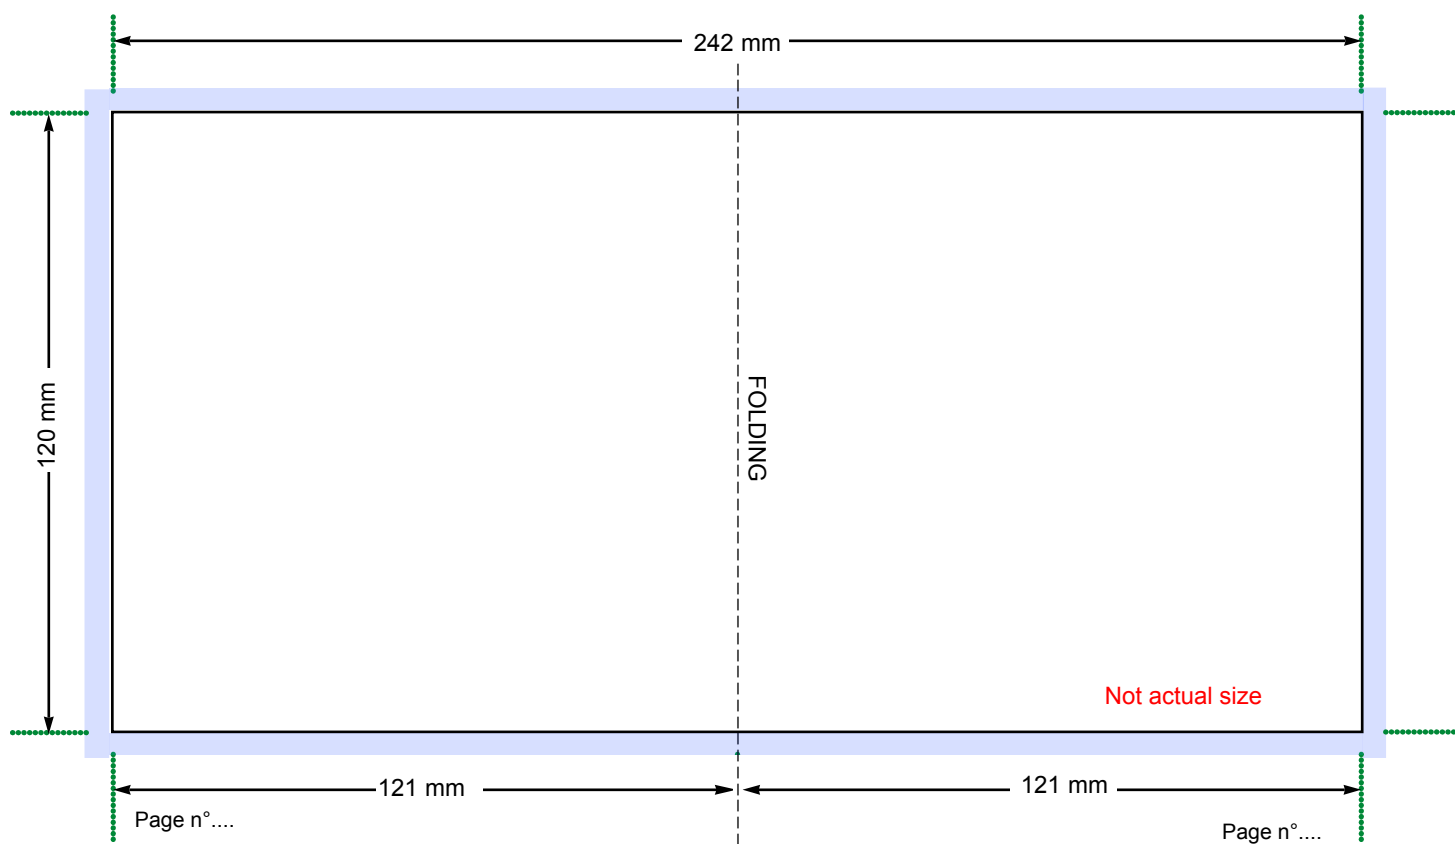

BOOKLET - 16 pages (Offset)

BIE sa/nv

79 Rue Berkendael
1190 Brussels
Tel.: +32 (0)2 347 16 20
Fax: +32 (0)2 345 54 61
E-Mail: production@bie.be
www.bie.be

Page	Page
16	1

Page	Page
2	15

Page	Page
14	3

Page	Page
4	13

Page	Page
12	5

Page	Page
6	11

Page	Page
10	7

Page	Page
8	9

Creation of files:

- Use only CMYK colours
- Saturation : max. 300%
- No technical lines
- 5mm overfill
- Don't forget the **crop marks**
- Print area = 242mm x 120mm
- Don't forget the page number

We only accept **High resolution (300 DPI) PDF files** and do not make any modifications to them.