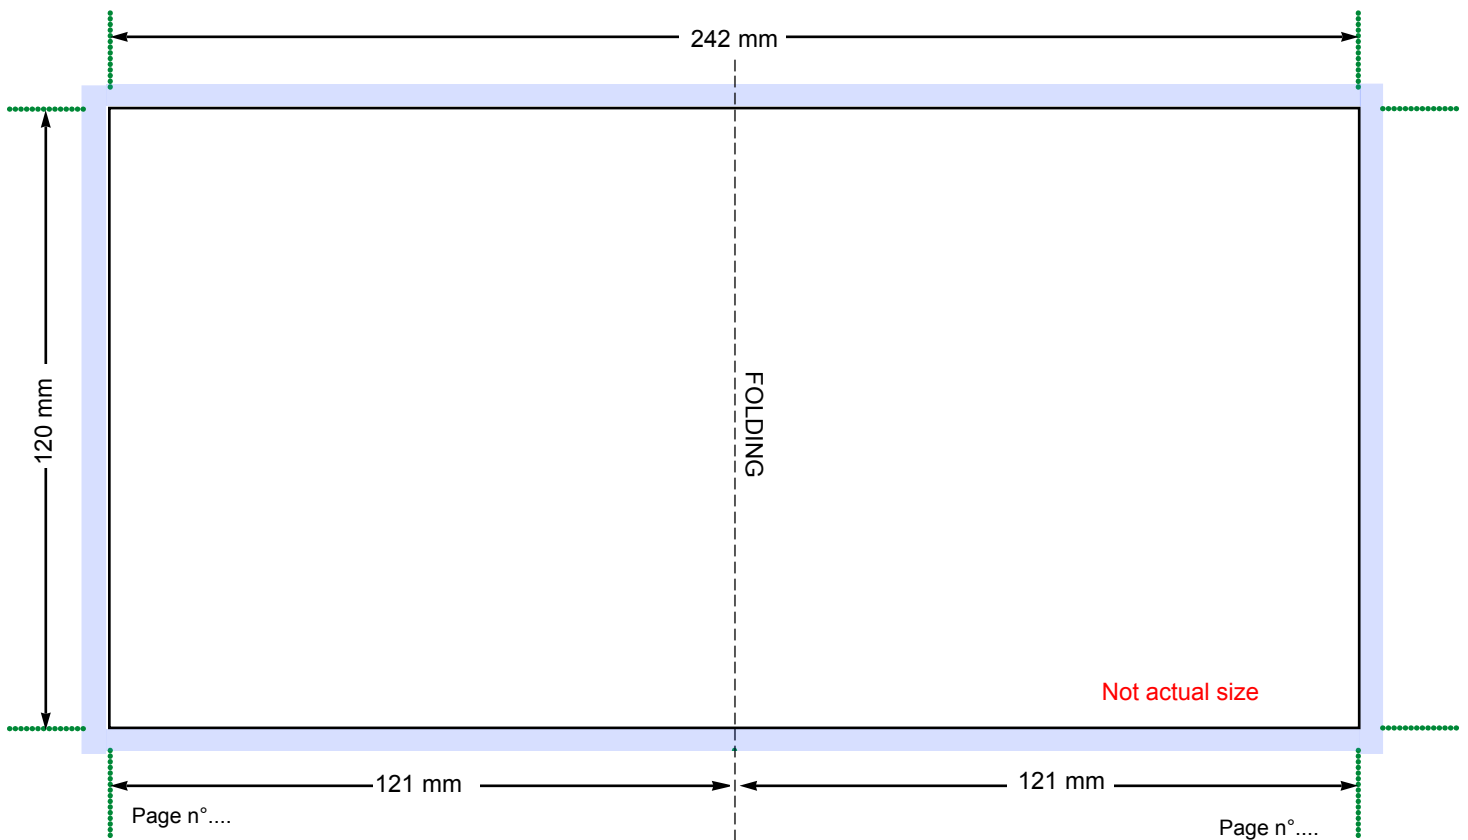

Page	Page
4	1

Page	Page
2	3

Creation of files:

Use only CMYK colours
Saturation : max. 300%
No technical lines
5mm overfill
Don't forget the **crop marks**
Print area = 242mm x 120mm
Don't forget the page number

Page	Page
8	1

Page	Page
2	7

Page	Page
6	3

Page	Page
4	5

Creation of files:

Use only CMYK colours
Saturation : max. 300%
No technical lines
5mm overfill
Don't forget the **crop marks**
Print area = 242mm x 120mm
Don't forget the page number

Page	Page
12	1

Page	Page
4	9

Page	Page
2	11

Page	Page
8	5

Page	Page
10	3

Page	Page
6	7

Creation of files:

- Use only CMYK colours
- Saturation : max. 300%
- No technical lines
- 5mm overfill**
- Don't forget the **crop marks**
- Print area = 242mm x 120mm
- Don't forget the page number